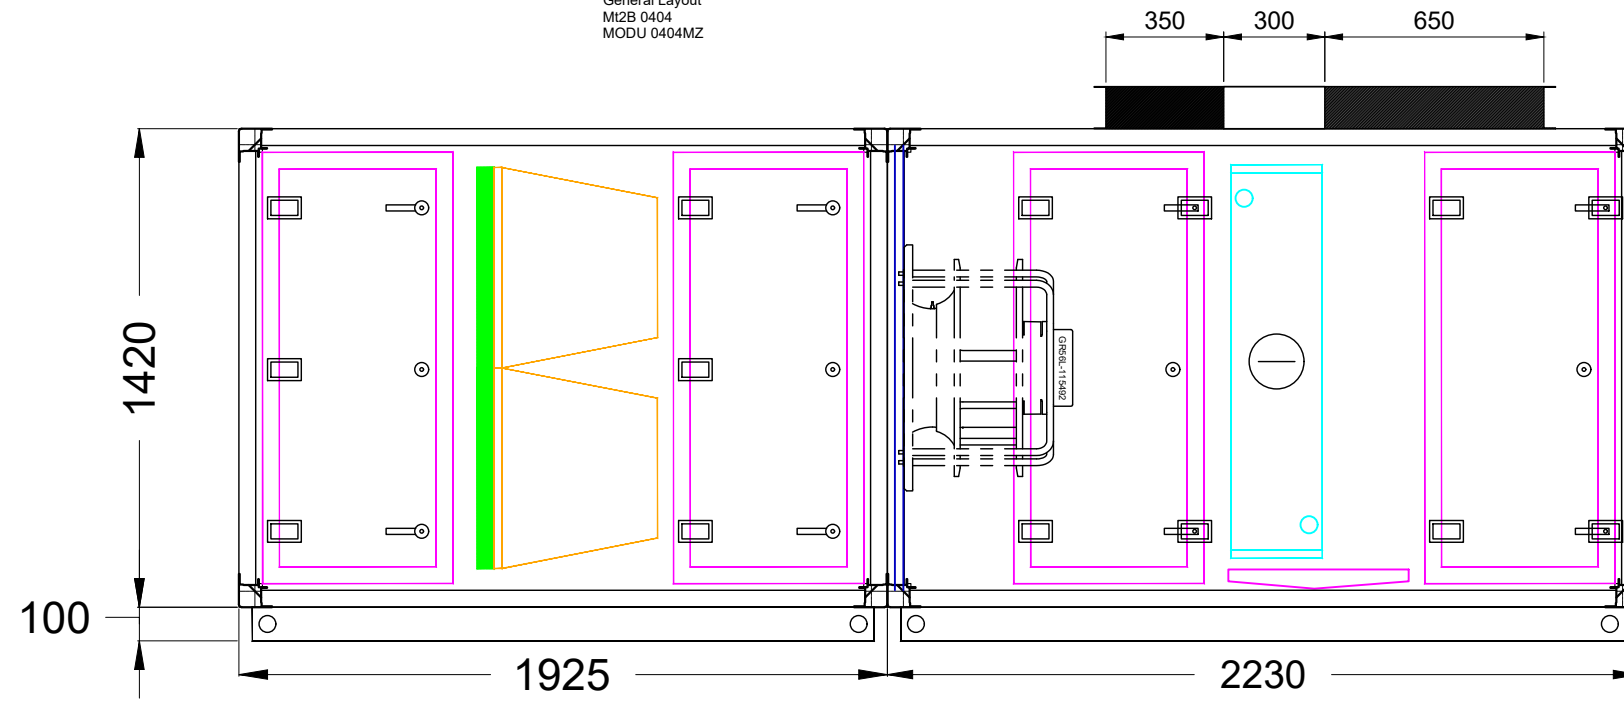

Right View

DO NOT SCALE DRAWING

Rev	By	Date	Description
00	Toh	22/11/2017	Initial Released

AIR DESIGN PTY. LTD. © A.C.N. 010 185 958
45 NESTOR DRIVE, MEADOWBROOK, QUEENSLAND, AUSTRALIA, 4131
TELEPHONE: (07) 32 999 888 FACSIMILE: (07) 32 999 800

DRAWN: Toh DATE: 22/11/2017
CHKED: -- DATE: --
APPRD: -- DATE: --

General Layout
Multizone Unit
- MODU 0404MZ
-

DRAWING NO: - REV: 00 SCALE: N.T.S. SIZE: A3